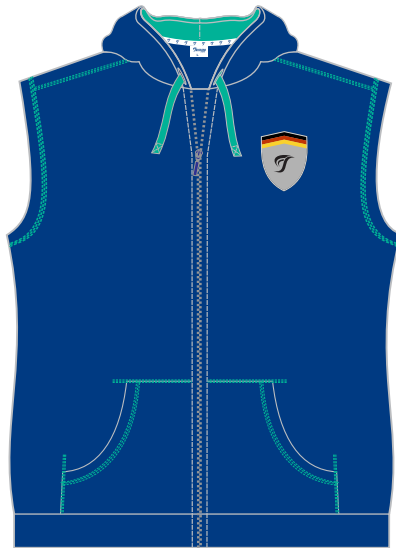

## HOODED SWEATSHIRT MEN'S

Charcoal Melange/Lime Green

**Technical Features:**

- ▶ Fixed hood with cotton string.
- ▶ Front contrast nylon zip.
- ▶ Kangaroo pocket with small hidden pocket inside.
- ▶ Matching knitted rib at cuff and bottom.

**COLOR COMBINATIONS**

Ash Grey Melange/Black

Navy/Red

**HOODED SWEATSHIRT MEN'S**

Navy/Sea Green

**Technical Features:**

- ▶ Fixed hood with cotton string.
- ▶ Front contrast nylon zip.
- ▶ Kangaroo pocket with small hidden pocket inside.
- ▶ Matching knitted rib at cuff and bottom.

**Article#:** SS-2083

**Article Name:** Sleeveless Hoody (Men's)

**Fabric:** French Terry  
(65% Cotton / 35% Polyester)

**COLOR COMBINATIONS**

Dark Grey/Vivid Blue

Burgundy/Red

**SLEEVELESS HOODY MEN'S**

Vivid Blue Melange/Magenta/Navy